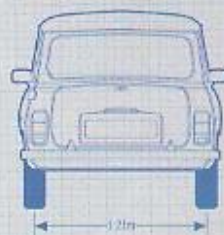

DIMENSIONS

EXTERIOR DIMENSIONS

Height	
Saloon	1.35m (53.25in)
Cabriolet	1.36m (53.54in)
Wheelbase	2.04m (80.10in)
Length	
Saloon	3.05m (120.25in)
Cabriolet	3.09m (121.65in)
Width (excluding door mirrors)	
Saloon	1.41m (55.50in)
Cabriolet	1.58m (62.20in)
Width (including door mirrors)	
Saloon	1.56m (61.30in)
Cabriolet	1.58m (62.20in)
Track (front)	1.24m (48.80in)
Track (rear)	1.21m (47.40in)

INTERIOR DIMENSIONS

Front headroom	0.95m (37.5in)
Rear headroom	0.85m (33.5in)
Max. front legroom	1.12m (44.0in)
Min. rear legroom	0.97m (38.5in)
Front shoulder room	1.17m (46.0in)
Rear shoulder room	1.13m (44.5in)
Luggage capacity	0.12cu.m (4.1cu.ft.)