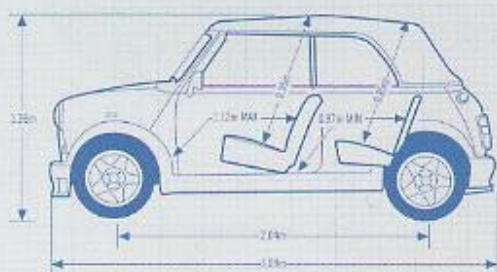

DIMENSIONS

EXTERIOR DIMENSIONS

Height	
Saloon	1.35m (53.25in)
Cabriolet	1.36m (53.54in)
Wheelbase	2.04m (80.10in)
Length	
Saloon	3.05m (120.25in)
Cabriolet	3.09m (121.65in)
Width (excluding door mirrors)	
Saloon	1.41m (55.50in)
Cabriolet	1.58m (62.20in)
Width (including door mirrors)	
Saloon	1.56m (61.30in)
Cabriolet	1.58m (62.20in)
Track (front)	1.24m (48.80in)
Track (rear)	1.21m (47.40in)

INTERIOR DIMENSIONS

Front headroom	0.95m (37.5in)
Rear headroom	0.85m (33.5in)
Max. front legroom	1.12m (44.0in)
Min. rear legroom	0.97m (38.5in)
Front shoulder room	1.17m (46.0in)
Rear shoulder room	1.13m (44.5in)
Luggage capacity	0.12cu.m (4.1cu.ft.)