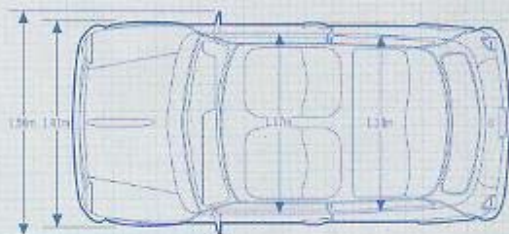

DIMENSIONS

EXTERIOR DIMENSIONS

Height	
Saloon	1.35m (53.25in)
Cabriolet	1.36m (53.54in)
Wheelbase	2.04m (80.10in)
Length	
Saloon	3.05m (120.25in)
Cabriolet	3.09m (121.65in)
Width (excluding door mirrors)	
Saloon	1.41m (55.50in)
Cabriolet	1.58m (62.20in)
Width (including door mirrors)	
Saloon	1.56m (61.30in)
Cabriolet	1.58m (62.20in)
Track (front)	1.24m (48.80in)
Track (rear)	1.21m (47.40in)

INTERIOR DIMENSIONS

Front headroom	0.95m (37.5in)
Rear headroom	0.85m (33.5in)
Max. front legroom	1.12m (44.0in)
Min. rear legroom	0.97m (38.5in)
Front shoulder room	1.17m (46.0in)
Rear shoulder room	1.13m (44.5in)
Luggage capacity	0.12cu.m (4.1cu.ft.)