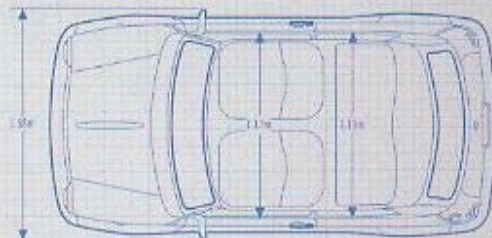

DIMENSIONS

EXTERIOR DIMENSIONS

Height	
Saloon	1.35m (53.25in)
Cabriolet	1.36m (53.54in)
Wheelbase	2.04m (80.10in)
Length	
Saloon	3.05m (120.25in)
Cabriolet	3.09m (121.65in)
Width (excluding door mirrors)	
Saloon	1.41m (55.50in)
Cabriolet	1.58m (62.20in)
Width (including door mirrors)	
Saloon	1.56m (61.30in)
Cabriolet	1.58m (62.20in)
Track (front)	1.24m (48.80in)
Track (rear)	1.21m (47.40in)

INTERIOR DIMENSIONS

Front headroom	0.95m (37.5in)
Rear headroom	0.85m (33.5in)
Max. front legroom	1.12m (44.0in)
Min. rear legroom	0.97m (38.5in)
Front shoulder room	1.17m (46.0in)
Rear shoulder room	1.13m (44.5in)
Luggage capacity	0.12cu.m (4.1cu.ft.)