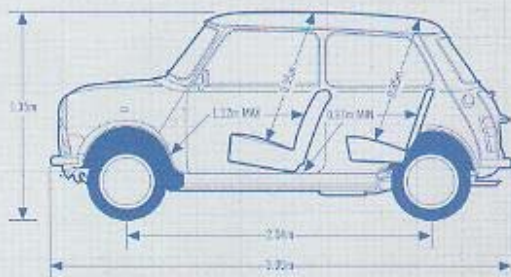

DIMENSIONS

EXTERIOR DIMENSIONS

Height	
Saloon	1.35m (53.25in)
Cabriolet	1.36m (53.54in)
Wheelbase	2.04m (80.10in)
Length	
Saloon	3.05m (120.25in)
Cabriolet	3.09m (121.65in)
Width (excluding door mirrors)	
Saloon	1.41m (55.50in)
Cabriolet	1.58m (62.20in)
Width (including door mirrors)	
Saloon	1.56m (61.30in)
Cabriolet	1.58m (62.20in)
Track (front)	1.24m (48.80in)
Track (rear)	1.21m (47.40in)

INTERIOR DIMENSIONS

Front headroom	0.95m (37.5in)
Rear headroom	0.85m (33.5in)
Max. front legroom	1.12m (44.0in)
Min. rear legroom	0.97m (38.5in)
Front shoulder room	1.17m (46.0in)
Rear shoulder room	1.13m (44.5in)
Luggage capacity	0.12cu.m (4.1cu.ft.)